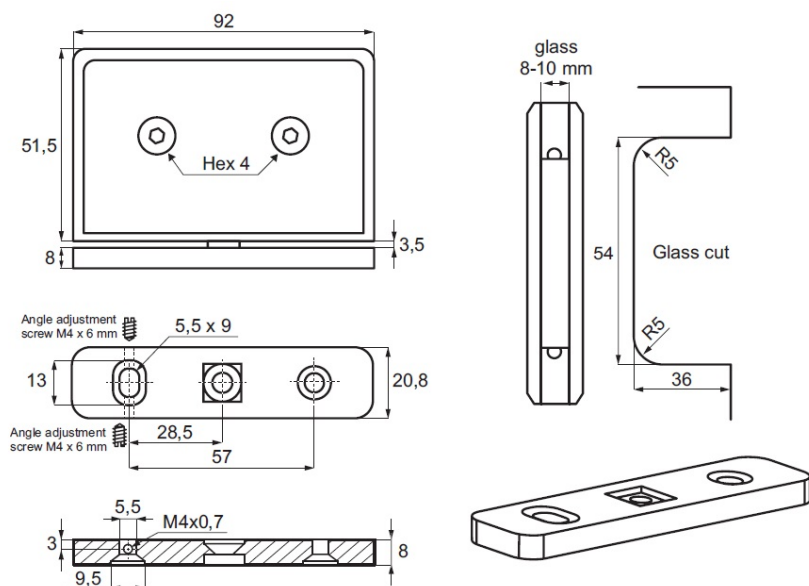

PRODUCT SHEET

Description:

Shower Pivot Hinge "Lodz II", Floor/Glass, Black Matt, 51,5x 92x21mm, With Adjustable Base, Brass Material, Incl., Gaskets, Screws & Templates, Self Centering When Within 15DG, Of Closed Position, 8-10mm Glass Thickness., Load Capacity: 20 kg Pr. Hinge, Max Glass Width: 800mm

Item number:

15.23.946-0

Units	Box	Carton	HS Code	Barcode
Pcs.	1	20	8302100090	
				5704866470476

SISO A/S

Mileparken 11
DK-2740 Skovlunde
Denmark
VAT: DK 24786013

Phone +45 45 830 900

www.siso.dk
siso@siso.dk

Danske Bank
Nytorv Branch
Copenhagen
SWIFT: DABADKKK

Account no.
4180 3112 112936
IBAN Account
DK7230003112112936